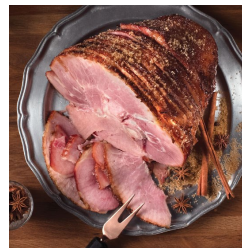

Retail Ham

Description	Item No.
Smithfield 1/2 Spiral	2303119
Hatfield Whole Country Style	2315005
Hatfield 1/4 Country Style	2316015